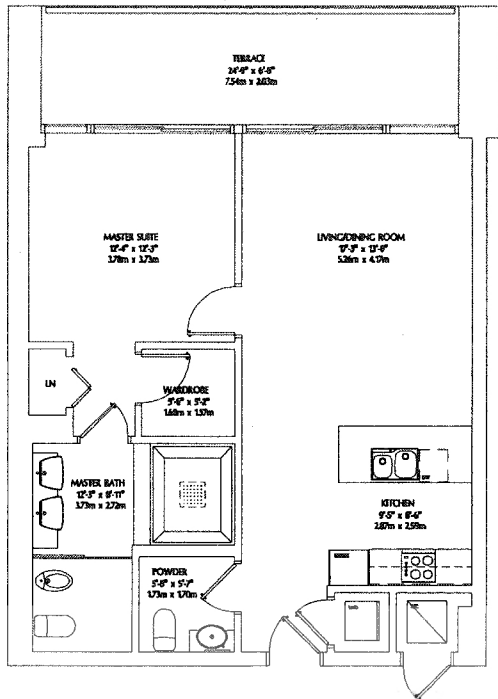

UNIT TYPE TOWER-09-10-13-14

1 BEDROOM / 1.5 BATHS

INTERIOR	867 SQ. FT. /	80.55 SQ. M.
TERRACE	173 SQ. FT. /	16.07 SQ. M.
TOTAL RESIDENCE	1,040 SQ. FT. /	96.62 SQ. M.

DUPONT CONDOMINIUM WEST TOWER

KEY PLAN