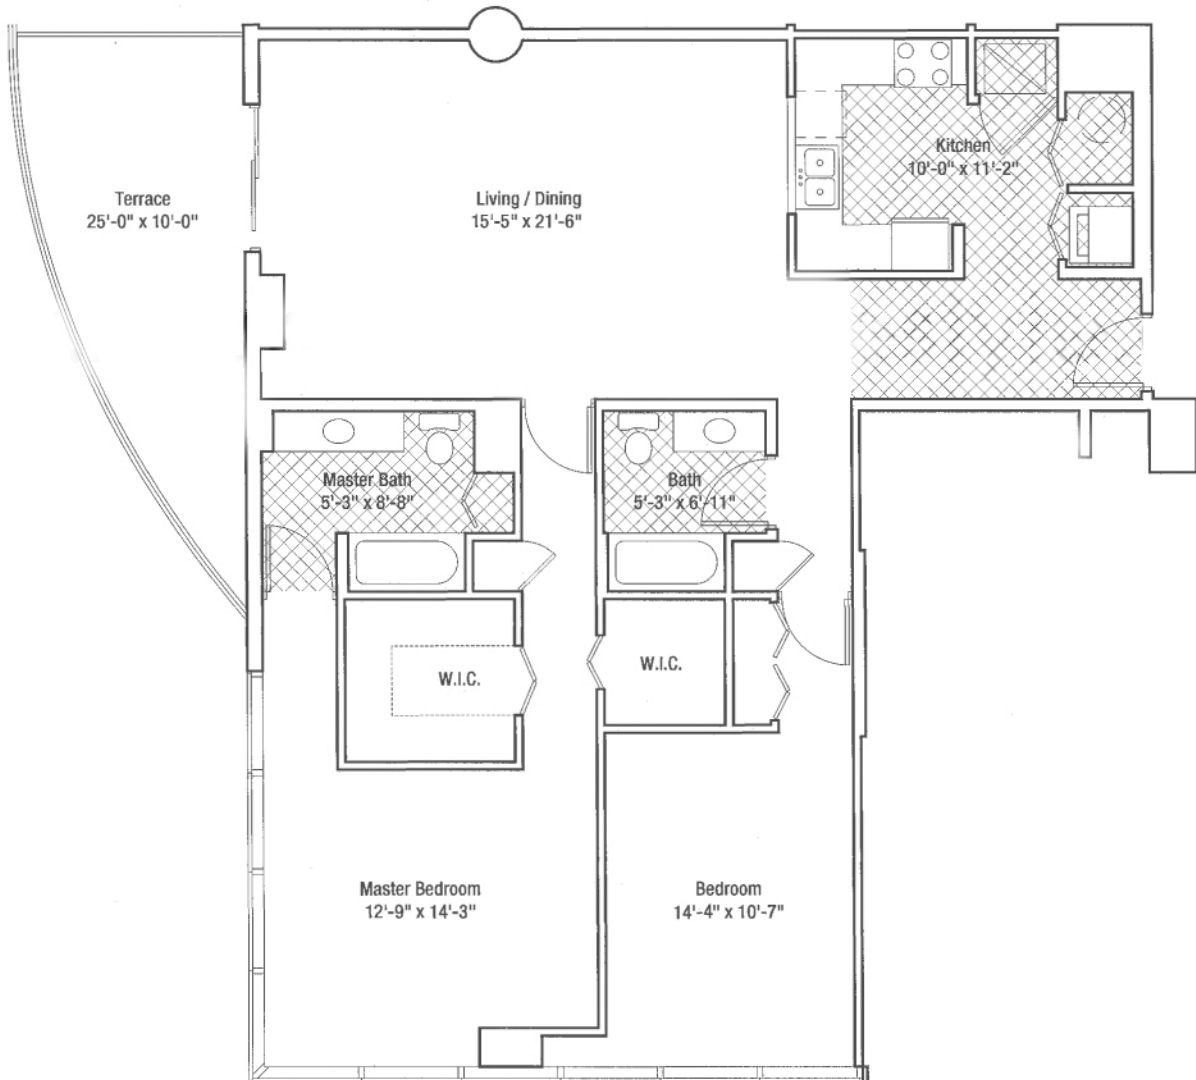

SKYLINE

HELLIOS (Sun)
Two Bedroom

DEVELOPED BY:
SKYLINE EQUITIES REALTY
IT WOULDN'T BE MIAMI WITHOUT ITS SKYLINE™
EXCLUSIVE SALES AGENT: SKYLINE REALTY, FLA, LLC

Interior 1,367 Sq. Ft.
Terrace 168 Sq. Ft.
Total Residence 1,535 Sq. Ft.